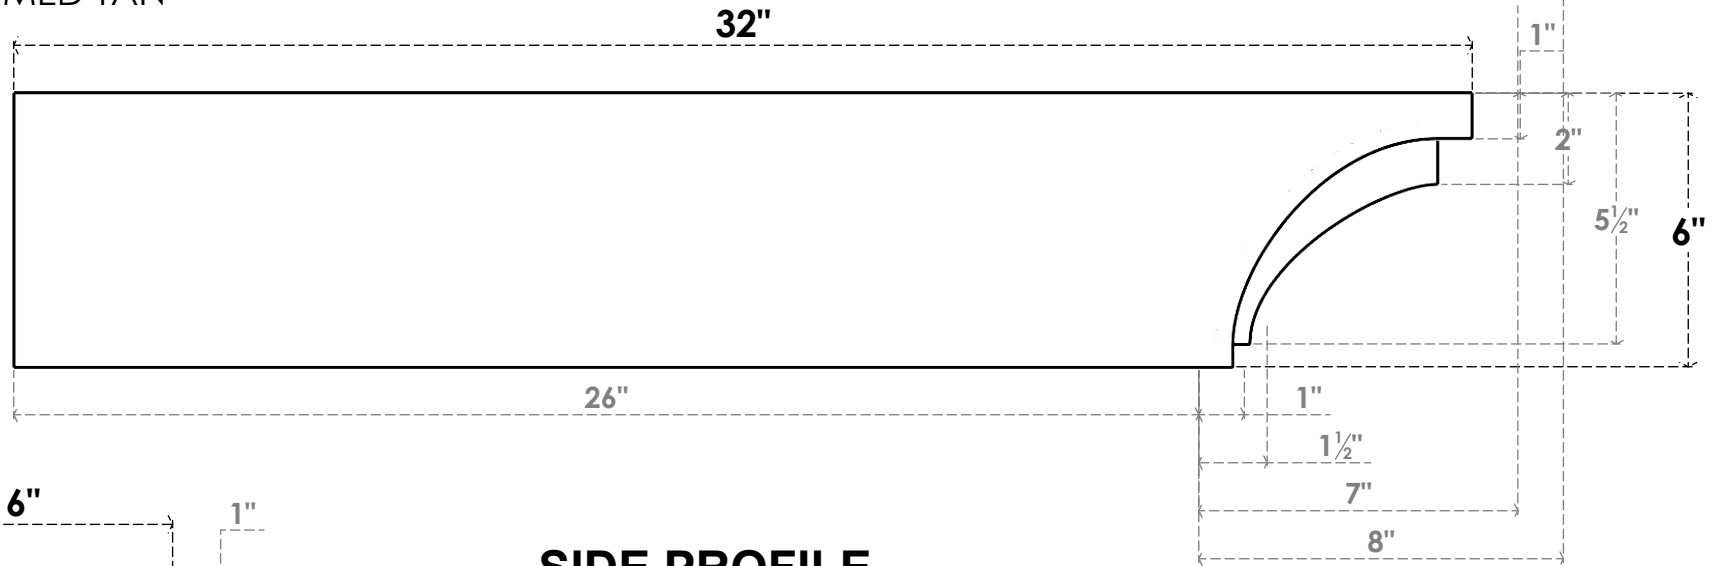

# ITEM NUMBER: RFTURO060X06000X32000X006RIV00RCPR

6"W X 6"H X 32"L TIMBERTHANE ROUGH CEDAR RIVERA FAUX WOOD OPEN RAFTER TAIL, 6"L END, PRIMED TAN

GENERATED DATE : 03/02/2023

EKENA MILLWORK  
 2300 WEST MAIN ST.  
 CLARKSVILLE, TX 75426  
 TOLL FREE: 866-607-0453  
 WWW.EKENAMILLWORK.COM

### NOTES

1. INSTALLATION TO BE COMPLETED IN ACCORDANCE WITH MANUFACTURER'S SPECIFICATIONS.
2. DRAWING MAY NOT BE TO SCALE
3. THIS DRAWING IS INTENDED FOR DESIGN AND PLANNING PURPOSES ONLY.
4. ALL INFORMATION CONTAINED HEREIN WAS CURRENT AT THE TIME OF DEVELOPMENT BUT MUST BE REVIEWED AND APPROVED BY THE PRODUCT MANUFACTURER TO BE CONSIDERED ACCURATE.
5. TIMBERTHANE ARCHITECTURAL PRODUCTS ARE MADE FROM HIGH DENSITY URETHANE AND COME FACTORY PRIMED