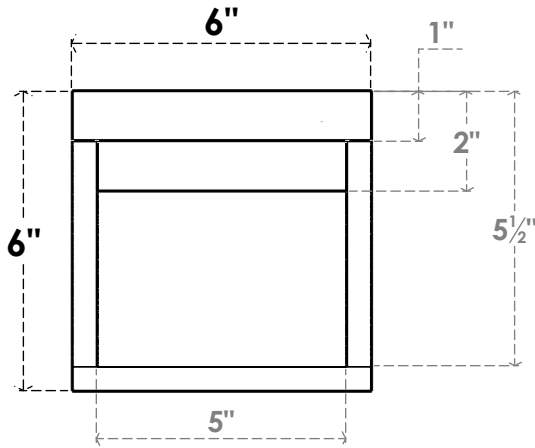

# ITEM NUMBER: RFTURO060X06000X32000X006RIV00RCPR

6"W X 6"H X 32"L TIMBERTHANE ROUGH CEDAR RIVERA FAUX WOOD OPEN RAFTER TAIL, 6"L END, PRIMED TAN

GENERATED DATE : 03/02/2023

EKENA MILLWORK  
 2300 WEST MAIN ST.  
 CLARKSVILLE, TX 75426  
 TOLL FREE: 866-607-0453  
 WWW.EKENAMILLWORK.COM

### NOTES

1. INSTALLATION TO BE COMPLETED IN ACCORDANCE WITH MANUFACTURER'S SPECIFICATIONS.
2. DRAWING MAY NOT BE TO SCALE
3. THIS DRAWING IS INTENDED FOR DESIGN AND PLANNING PURPOSES ONLY.
4. ALL INFORMATION CONTAINED HEREIN WAS CURRENT AT THE TIME OF DEVELOPMENT BUT MUST BE REVIEWED AND APPROVED BY THE PRODUCT MANUFACTURER TO BE CONSIDERED ACCURATE.
5. TIMBERTHANE ARCHITECTURAL PRODUCTS ARE MADE FROM HIGH DENSITY URETHANE AND COME FACTORY PRIMED