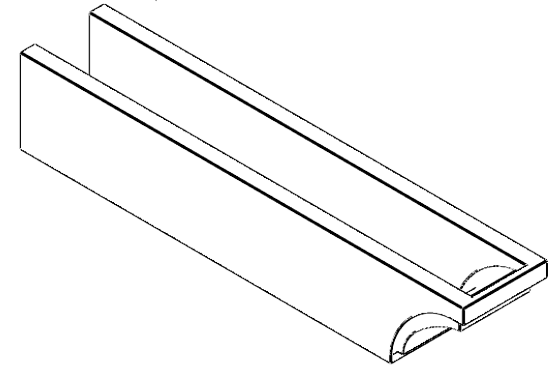

# ITEM NUMBER: RFTURO060X06000X32000X006RIV00RCPR

6"W X 6"H X 32"L TIMBERTHANE ROUGH CEDAR RIVERA FAUX WOOD OPEN RAFTER TAIL, 6"L END, PRIMED TAN

GENERATED DATE : 03/02/2023

EKENA MILLWORK  
 2300 WEST MAIN ST.  
 CLARKSVILLE, TX 75426  
 TOLL FREE: 866-607-0453  
 WWW.EKENAMILLWORK.COM

### NOTES

1. INSTALLATION TO BE COMPLETED IN ACCORDANCE WITH MANUFACTURER'S SPECIFICATIONS.
2. DRAWING MAY NOT BE TO SCALE
3. THIS DRAWING IS INTENDED FOR DESIGN AND PLANNING PURPOSES ONLY.
4. ALL INFORMATION CONTAINED HEREIN WAS CURRENT AT THE TIME OF DEVELOPMENT BUT MUST BE REVIEWED AND APPROVED BY THE PRODUCT MANUFACTURER TO BE CONSIDERED ACCURATE.
5. TIMBERTHANE ARCHITECTURAL PRODUCTS ARE MADE FROM HIGH DENSITY URETHANE AND COME FACTORY PRIMED